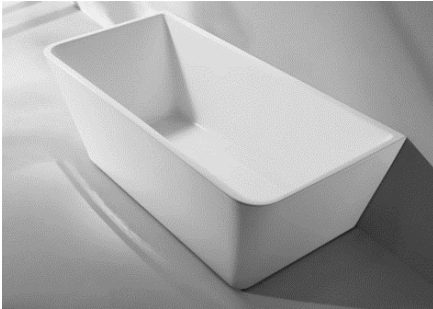

## Retreat Back to Wall Freestanding Bath

### Retreat Freestanding Bath

- No Overflow
- 1700L x 800W x 580H (mm)

Product Code: **RETREAT1700**

White Acrylic